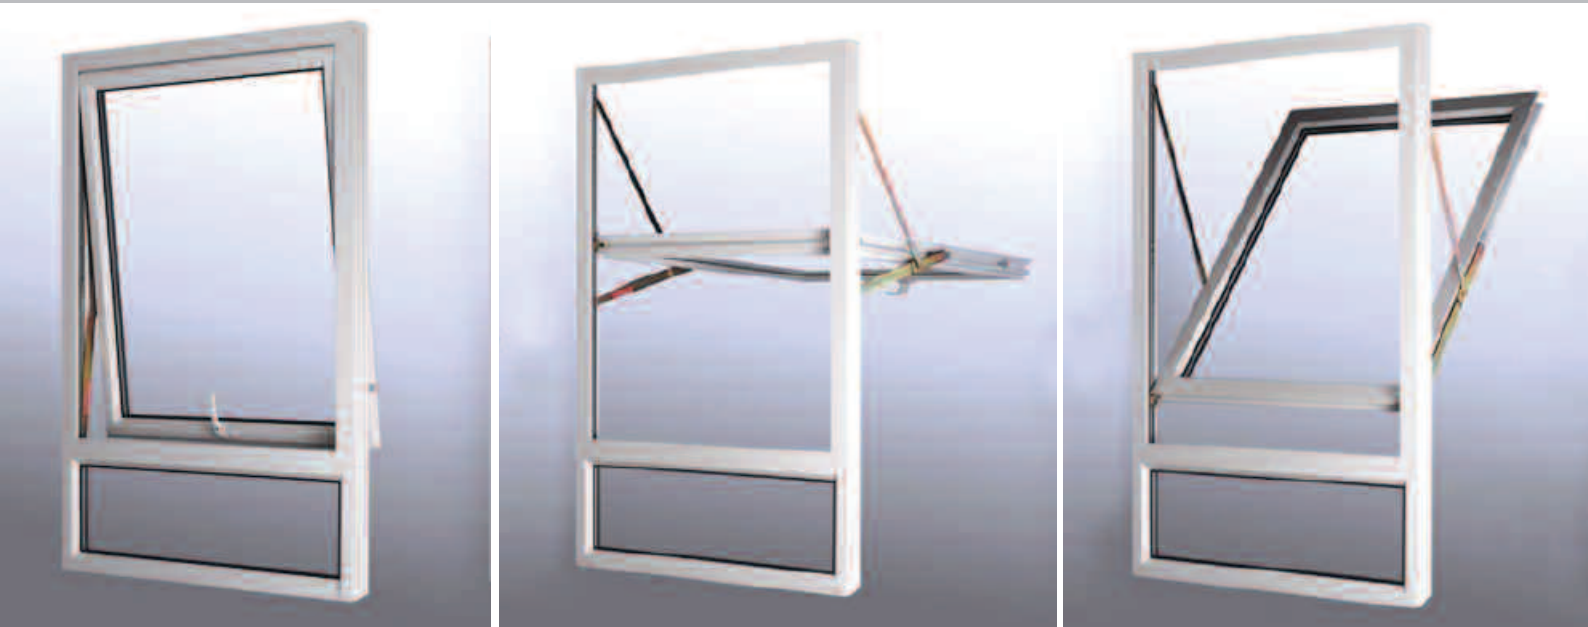

PRODUCT INFORMATION

Reversible 70

www.spectus.co.uk

The difference is clear to see

Spectus
WINDOW SYSTEMS

A fully reversible window that is ideal for locations with external access throughout a wide range of commercial and domestic applications.

Features at a glance

- Comprehensive range of profiles that enables the manufacture of composite styles that will suit all types of property and space available
- Internal or external glaze fixed light element suits both commercial and residential applications
- Available in both 24mm or 28mm glazing options providing choice in the levels of thermal and sound insulation
- Same edge detail as the Elite 70 and Patio doors resulting in a reduced number of parts and stock required
- Fully reversible allowing easy cleaning of the outside of the window from the inside
- Reverse functionality operates without entering the property which means there is not disruption to window dressings or cills
- Compatibility across all Spectus range, ensure consistency in design, installation and finish
- A wide range of colour and woodgrain foil finishes available