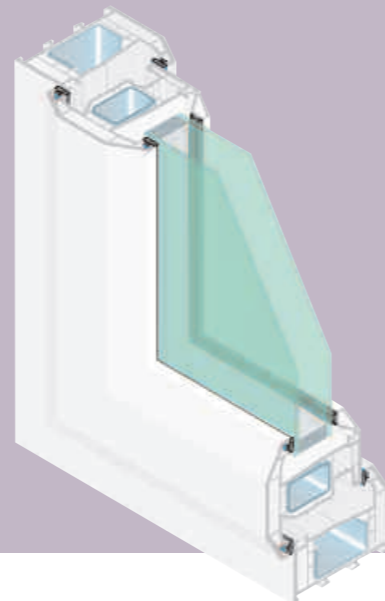

Conservatory features at a glance

- Conservatories are available as part of the Elite 70 product range
- Choose from traditional and slimline Bevelled frame or the sleek, contemporary and curved Ovolo frame
- Concealed gaskets provide a superior seal for the thermal efficient glass and provide increased protection against thermal and sound loss
- Conservatory styles to suit any period of property
- Bespoke design and planning service to cater for your individual needs